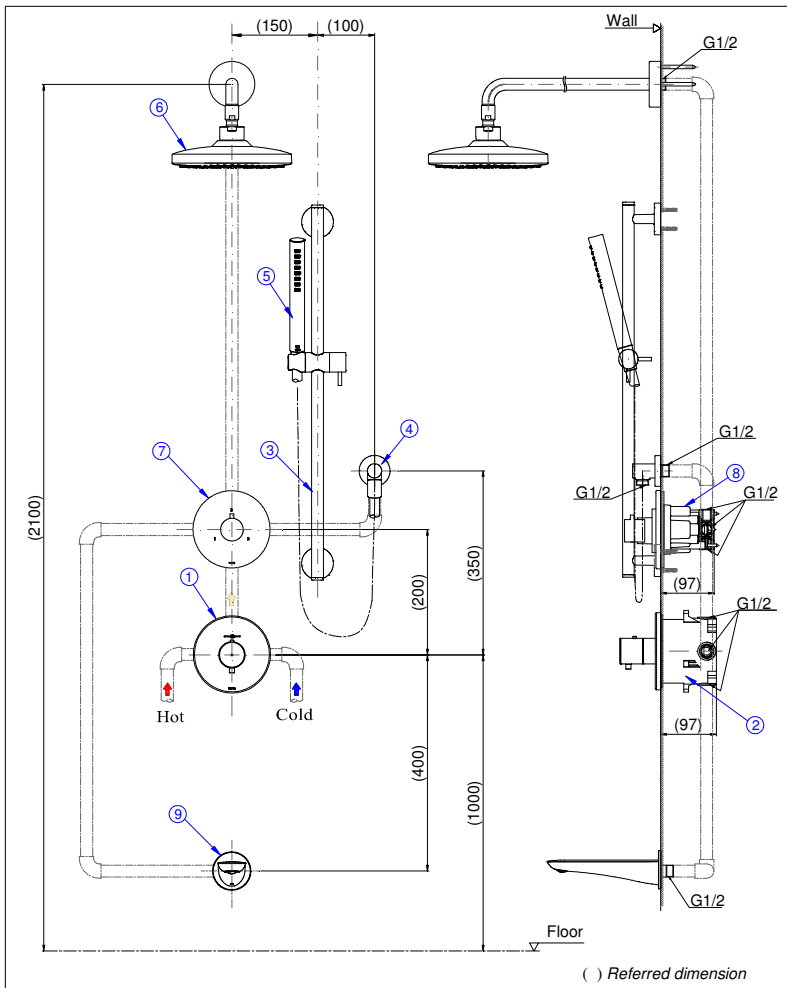

Finish : Nickel Chrome

Water Pressure : 0.05 ~ 1.0 Mpa

Options

No	Item	Code
①	Concealed Shower Mixer	TBV01406B, TBV02401B
②	Concealed Box	TBN01001B
③	Sliding Rail	TBW01016B, TBW02012B, TBW01015B, TBW02011B
④	Wall Outlet	TBW01014B, TBW02013B
⑤	Hand Shower	TBW02017A, TBW01008A, TBW02005A, TBW01010A, TBW02006A, TBW03002B
⑥	Over Head Shower	TBW01003A, TBW02003A, TBW01004A, TBW02004A, TBW01012B, TBW01013B, TBW03001B
⑦	Diverter & Valve	TBV01102B, TBV02102B
⑧	Concealed Box	TBN01101B
⑨	Bath Spout	TBG01001B, TBG02001B, TBS02001B, TBS03001B, TBP02001B, TBG07001B, TBG08001B, TBG09001B, TBG10001B, TBG11001B

Specifications

Finish : Nickel Chrome

Water Pressure : 0.05 ~ 1.0 Mpa

Options

No	Item	Code
①	Concealed Shower Mixer	TBV02402B
②	Concealed Box	TBN01001B
③	Sliding Rail	TBW01016B, TBW02012B, TBW01015B, TBW02011B
④	Wall Outlet	TBW01014B, TBW02013B
⑤	Hand Shower	TBW02017A, TBW01008A, TBW02005A, TBW01010A, TBW02006A, TBW03002B
⑥	Over Head Shower	TBW01003A, TBW02003A, TBW01004A, TBW02004A, TBW01012B, TBW01013B, TBW03001B
⑦	Diverter & Valve	TBV02105B
⑧	Bath Spout	TBG01001B, TBG02001B, TBS02001B, TBS03001B, TBP02001B, TBG07001B, TBG08001B, TBG09001B, TBG10001B, TBG11001B

Specifications

Finish : Nickel Chrome

Water Pressure : 0.05 ~ 1.0 Mpa

Options

No	Item	Code
①	Concealed Shower Mixer	TBG01304B, TBG02304B, TBG03304B, TBG04304B, TBP02302B, TBG07304V, TBG08304V, TBG09304V, TBG10304V, TBG11304V
②	Concealed Box	TBN01001B
③	Sliding Rail	TBW01016B, TBW02012B, TBW01015B, TBW02011B
④	Wall Outlet	TBW01014B, TBW02013B
⑤	Hand Shower	TBW02017A, TBW01008A, TBW02005A, TBW01010A, TBW02006A, TBW03002B
⑥	Over Head Shower	TBW01003A, TBW02003A, TBW01004A, TBW02004A, TBW01012B, TBW01013B, TBW03001B
⑦	Diverter & Valve	TBV01103B, TBV02103B
⑧	Concealed Box	TBN01101B
⑨	Bath Spout	TBG01001B, TBG02001B, TBS02001B, TBS03001B, TBP02001B, TBG07001B, TBG08001B, TBG09001B, TBG10001B, TBG11001B