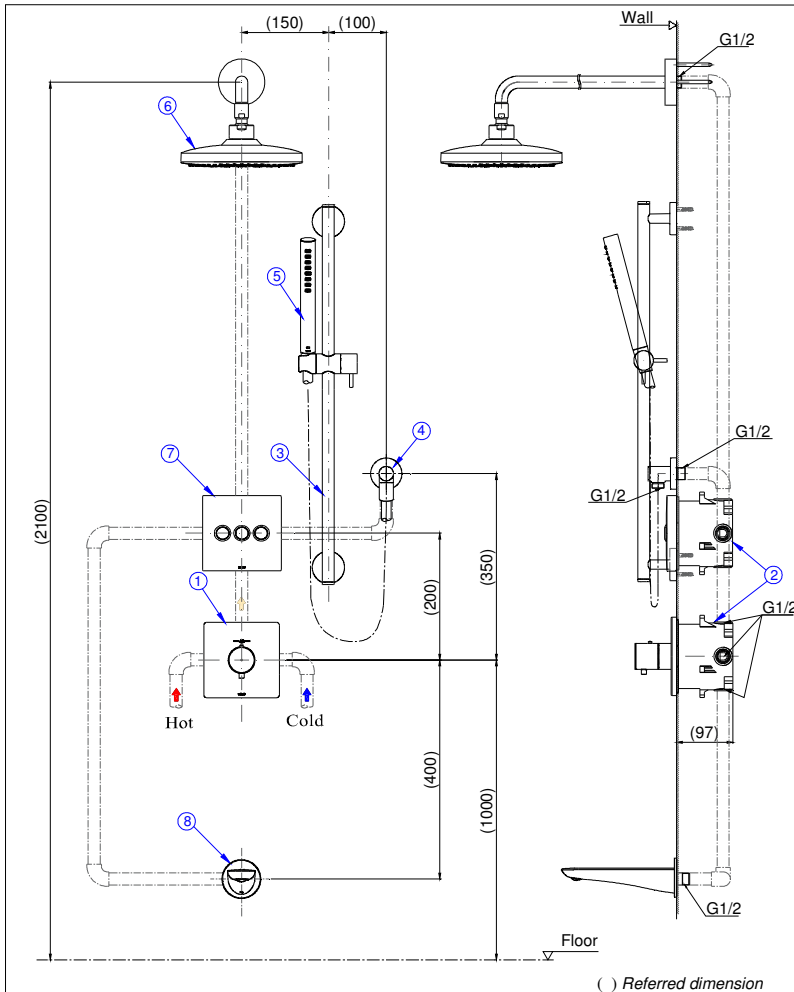

Finish : Nickel Chrome

Water Pressure : 0.05 ~ 1.0 Mpa

Options

No	Item	Code
①	Concealed Shower Mixer	TBV01406B, TBV02401B
②	Concealed Box	TBN01001B
③	Sliding Rail	TBW01016B, TBW02012B, TBW01015B, TBW02011B
④	Wall Outlet	TBW01014B, TBW02013B
⑤	Hand Shower	TBW02017A, TBW01008A, TBW02005A, TBW01010A, TBW02006A, TBW03002B
⑥	Over Head Shower	TBW01003A, TBW02003A, TBW01004A, TBW02004A, TBW01012B, TBW01013B, TBW03001B
⑦	Diverter & Valve	TBV01102B, TBV02102B
⑧	Concealed Box	TBN01101B
⑨	Bath Spout	TBG01001B, TBG02001B, TBS02001B, TBS03001B, TBP02001B, TBG07001B, TBG08001B, TBG09001B, TBG10001B, TBG11001B

Specifications

Finish : Nickel Chrome

Water Pressure : 0.05 ~ 1.0 Mpa

Options

No	Item	Code
①	Concealed Shower Mixer	TBV02402B
②	Concealed Box	TBN01001B
③	Sliding Rail	TBW01016B, TBW02012B, TBW01015B, TBW02011B
④	Wall Outlet	TBW01014B, TBW02013B
⑤	Hand Shower	TBW02017A, TBW01008A, TBW02005A, TBW01010A, TBW02006A, TBW03002B
⑥	Over Head Shower	TBW01003A, TBW02003A, TBW01004A, TBW02004A, TBW01012B, TBW01013B, TBW03001B
⑦	Diverter & Valve	TBV02105B
⑧	Bath Spout	TBG01001B, TBG02001B, TBS02001B, TBS03001B, TBP02001B, TBG07001B, TBG08001B, TBG09001B, TBG10001B, TBG11001B

Specifications

Finish : Nickel Chrome

Water Pressure : 0.05 ~ 1.0 Mpa

Options

No	Item	Code
①	Concealed Shower Mixer	TBG01304B, TBG02304B, TBG03304B, TBG04304B, TBP02302B, TBG07304V, TBG08304V, TBG09304V, TBG10304V, TBG11304V
②	Concealed Box	TBN01001B
③	Sliding Rail	TBW01016B, TBW02012B, TBW01015B, TBW02011B
④	Wall Outlet	TBW01014B, TBW02013B
⑤	Hand Shower	TBW02017A, TBW01008A, TBW02005A, TBW01010A, TBW02006A, TBW03002B
⑥	Over Head Shower	TBW01003A, TBW02003A, TBW01004A, TBW02004A, TBW01012B, TBW01013B, TBW03001B
⑦	Diverter & Valve	TBV01103B, TBV02103B
⑧	Concealed Box	TBN01101B
⑨	Bath Spout	TBG01001B, TBG02001B, TBS02001B, TBS03001B, TBP02001B, TBG07001B, TBG08001B, TBG09001B, TBG10001B, TBG11001B