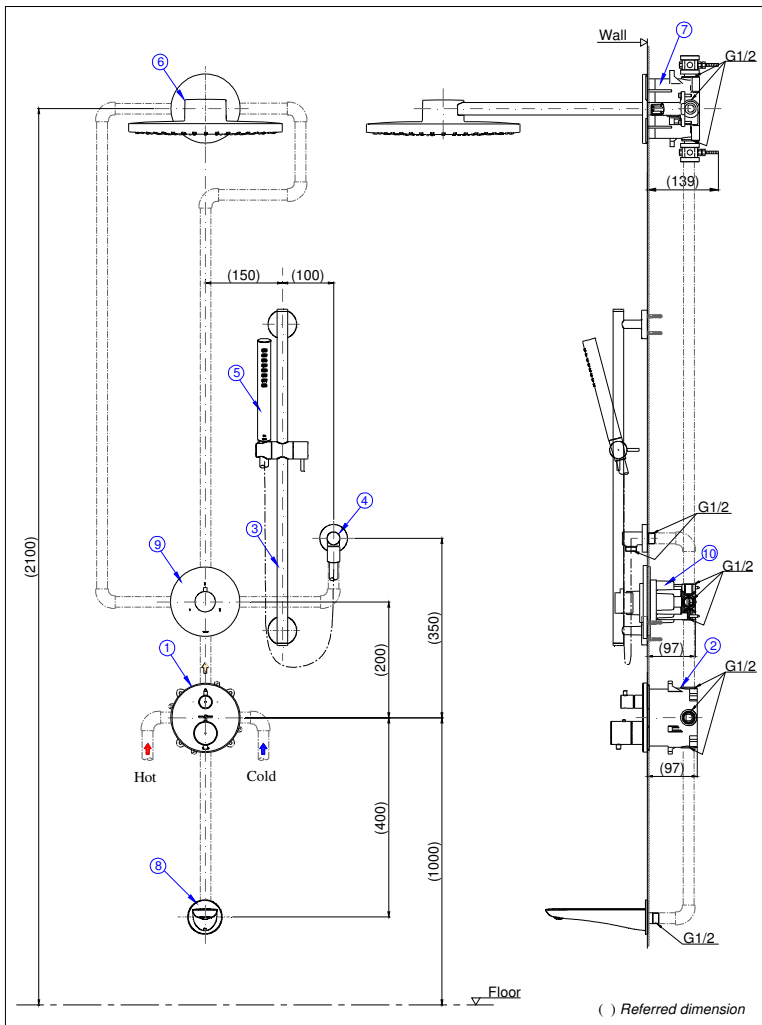

Specifications

Finish : Nickel Chrome

Water Pressure : 0.05 ~ 1.0 Mpa

Options

No	Item	Code
①	Concealed Shower Mixer	TBS01304B, TBS02304B, TBS03304B, TBS04304B
②	Sliding Rail	TBW01016B, TBW02012B, TBW01015B, TBW02011B
③	Wall Outlet	TBW01014B, TBW02013B
④	Hand Shower	TBW02017A, TBW01008A, TBW02005A, TBW01010A, TBW02006A, TBW03002B
⑤	Over Head Shower	TBW01003A, TBW02003A, TBW01004A, TBW02004A, TBW01012B, TBW01013B, TBW03001B
⑥	Diverter & Valve Unit	TBV01103B, TBV02103B
⑦	Valve Unit	TBN01101B
⑧	Bath Spout	TBG01001B, TBG02001B, TBS02001B, TBS03001B, TBP02001B, TBG07001B, TBG08001B, TBG09001B, TBG10001B, TBG11001B

Please consult a TOTO representative for details.

Combination for Concealed Shower Mixer -3Outlet
(Thermostat Mixer)

Features

- Contemporary styling.
- Elegant appearance.
- Beautiful curves reveal elegant taste.
- Easy installation and usage.

Specifications

Finish : Nickel Chrome

Water Pressure : 0.05 ~ 1.0 Mpa

Options

No	Item	Code
①	Concealed Shower Mixer	TBV01408B, TBV02404B, TBV02406B
②	Concealed Box	TBN01001B
③	Sliding Rail	TBW01016B, TBW02012B, TBW01015B, TBW02011B
④	Wall Outlet	TBW01014B, TBW02013B
⑤	Hand Shower	TBW02017A, TBW02008A, TBW02005A, TBW01010A, TBW02006A, TBW03002B
⑥	Over head Shower	TBW10005B
⑦	Concealed Box	TBN01002B
⑧	Bath Spout	TBG01001B, TBG02001B, TBS02001B, TBS03001B
⑨	Diverter	TBV01102B, TBV02102B
⑩	Valve Unit	TBN01103B