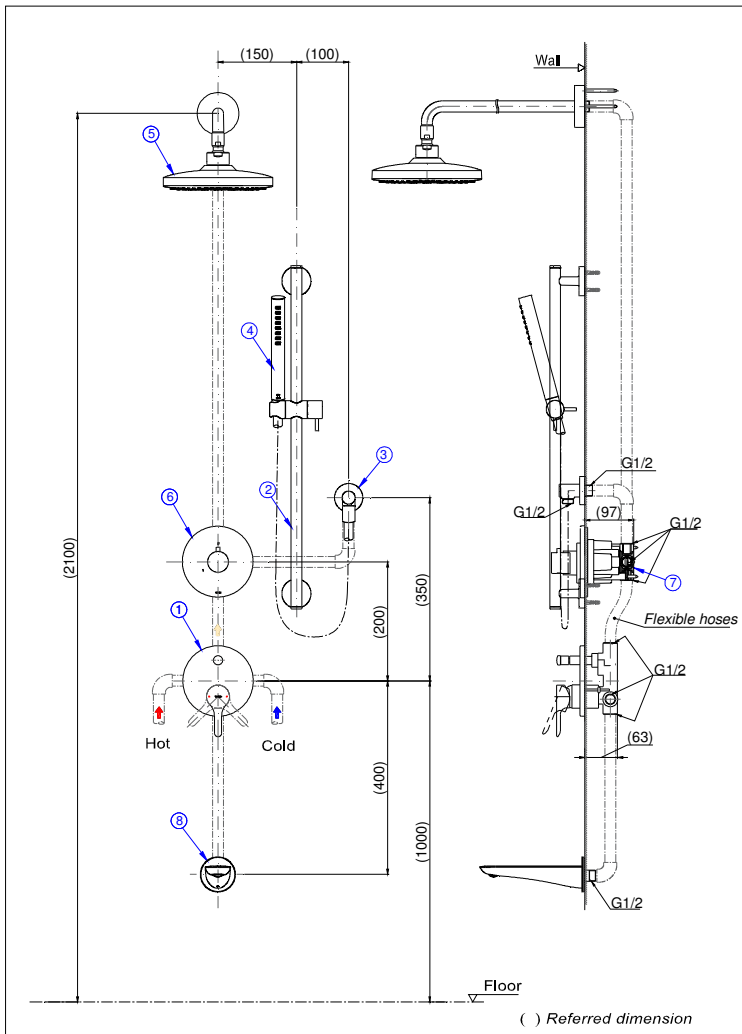

Specifications

Finish : Nickel Chrome

Water Pressure : 0.05 ~ 1.0 Mpa

Options

No	Item	Code
①	Concealed Shower Mixer	TBV02402B
②	Concealed Box	TBN01001B
③	Sliding Rail	TBW01016B, TBW02012B, TBW01015B, TBW02011B
④	Wall Outlet	TBW01014B, TBW02013B
⑤	Hand Shower	TBW02017A, TBW01008A, TBW02005A, TBW01010A, TBW02006A, TBW03002B
⑥	Over Head Shower	TBW01003A, TBW02003A, TBW01004A, TBW02004A, TBW01012B, TBW01013B, TBW03001B
⑦	Diverter & Valve	TBV02105B
⑧	Bath Spout	TBG01001B, TBG02001B, TBS02001B, TBS03001B, TBP02001B, TBG07001B, TBG08001B, TBG09001B, TBG10001B, TBG11001B

Specifications

Finish : Nickel Chrome

Water Pressure : 0.05 ~ 1.0 Mpa

Options

No	Item	Code
①	Concealed Shower Mixer	TBG01304B, TBG02304B, TBG03304B, TBG04304B, TBP02302B, TBG07304V, TBG08304V, TBG09304V, TBG10304V, TBG11304V
②	Concealed Box	TBN01001B
③	Sliding Rail	TBW01016B, TBW02012B, TBW01015B, TBW02011B
④	Wall Outlet	TBW01014B, TBW02013B
⑤	Hand Shower	TBW02017A, TBW01008A, TBW02005A, TBW01010A, TBW02006A, TBW03002B
⑥	Over Head Shower	TBW01003A, TBW02003A, TBW01004A, TBW02004A, TBW01012B, TBW01013B, TBW03001B
⑦	Diverter & Valve	TBV01103B, TBV02103B
⑧	Concealed Box	TBN01101B
⑨	Bath Spout	TBG01001B, TBG02001B, TBS02001B, TBS03001B, TBP02001B, TBG07001B, TBG08001B, TBG09001B, TBG10001B, TBG11001B

Specifications

Finish : Nickel Chrome

Water Pressure : 0.05 ~ 1.0 Mpa

Options

No	Item	Code
①	Concealed Shower Mixer	TBS01304B, TBS02304B, TBS03304B, TBS04304B
②	Sliding Rail	TBW01016B, TBW02012B, TBW01015B, TBW02011B
③	Wall Outlet	TBW01014B, TBW02013B
④	Hand Shower	TBW02017A, TBW01008A, TBW02005A, TBW01010A, TBW02006A, TBW03002B
⑤	Over Head Shower	TBW01003A, TBW02003A, TBW01004A, TBW02004A, TBW01012B, TBW01013B, TBW03001B
⑥	Diverter & Valve Unit	TBV01103B, TBV02103B
⑦	Valve Unit	TBN01101B
⑧	Bath Spout	TBG01001B, TBG02001B, TBS02001B, TBS03001B, TBP02001B, TBG07001B, TBG08001B, TBG09001B, TBG10001B, TBG11001B