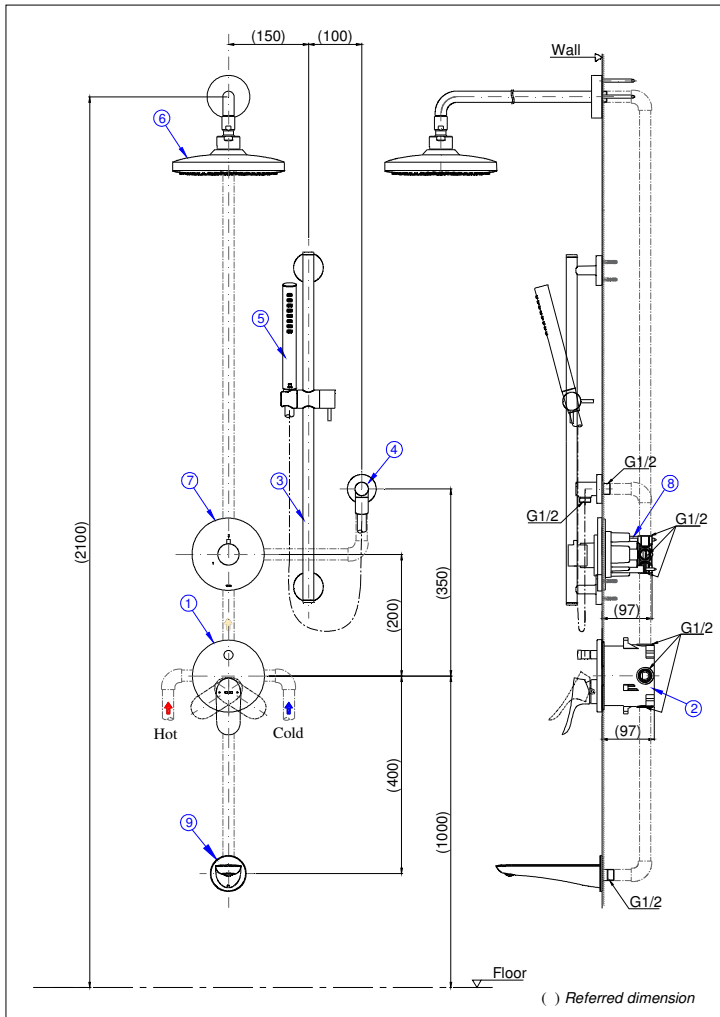

Specifications

Finish : Nickel Chrome

Water Pressure : 0.05 ~ 1.0 Mpa

Options

No	Item	Code
①	Concealed Shower Mixer	TBV02402B
②	Concealed Box	TBN01001B
③	Sliding Rail	TBW01016B, TBW02012B, TBW01015B, TBW02011B
④	Wall Outlet	TBW01014B, TBW02013B
⑤	Hand Shower	TBW02017A, TBW01008A, TBW02005A, TBW01010A, TBW02006A, TBW03002B
⑥	Over Head Shower	TBW01003A, TBW02003A, TBW01004A, TBW02004A, TBW01012B, TBW01013B, TBW03001B
⑦	Diverter & Valve	TBV02105B
⑧	Bath Spout	TBG01001B, TBG02001B, TBS02001B, TBS03001B, TBP02001B, TBG07001B, TBG08001B, TBG09001B, TBG10001B, TBG11001B

Specifications

Finish : Nickel Chrome

Water Pressure : 0.05 ~ 1.0 Mpa

Options

No	Item	Code
①	Concealed Shower Mixer	TBG01304B, TBG02304B, TBG03304B, TBG04304B, TBP02302B, TBG07304V, TBG08304V, TBG09304V, TBG10304V, TBG11304V
②	Concealed Box	TBN01001B
③	Sliding Rail	TBW01016B, TBW02012B, TBW01015B, TBW02011B
④	Wall Outlet	TBW01014B, TBW02013B
⑤	Hand Shower	TBW02017A, TBW01008A, TBW02005A, TBW01010A, TBW02006A, TBW03002B
⑥	Over Head Shower	TBW01003A, TBW02003A, TBW01004A, TBW02004A, TBW01012B, TBW01013B, TBW03001B
⑦	Diverter & Valve	TBV01103B, TBV02103B
⑧	Concealed Box	TBN01101B
⑨	Bath Spout	TBG01001B, TBG02001B, TBS02001B, TBS03001B, TBP02001B, TBG07001B, TBG08001B, TBG09001B, TBG10001B, TBG11001B

Specifications

Finish : Nickel Chrome

Water Pressure : 0.05 ~ 1.0 Mpa

Options

No	Item	Code
①	Concealed Shower Mixer	TBS01304B, TBS02304B, TBS03304B, TBS04304B
②	Sliding Rail	TBW01016B, TBW02012B, TBW01015B, TBW02011B
③	Wall Outlet	TBW01014B, TBW02013B
④	Hand Shower	TBW02017A, TBW01008A, TBW02005A, TBW01010A, TBW02006A, TBW03002B
⑤	Over Head Shower	TBW01003A, TBW02003A, TBW01004A, TBW02004A, TBW01012B, TBW01013B, TBW03001B
⑥	Diverter & Valve Unit	TBV01103B, TBV02103B
⑦	Valve Unit	TBN01101B
⑧	Bath Spout	TBG01001B, TBG02001B, TBS02001B, TBS03001B, TBP02001B, TBG07001B, TBG08001B, TBG09001B, TBG10001B, TBG11001B